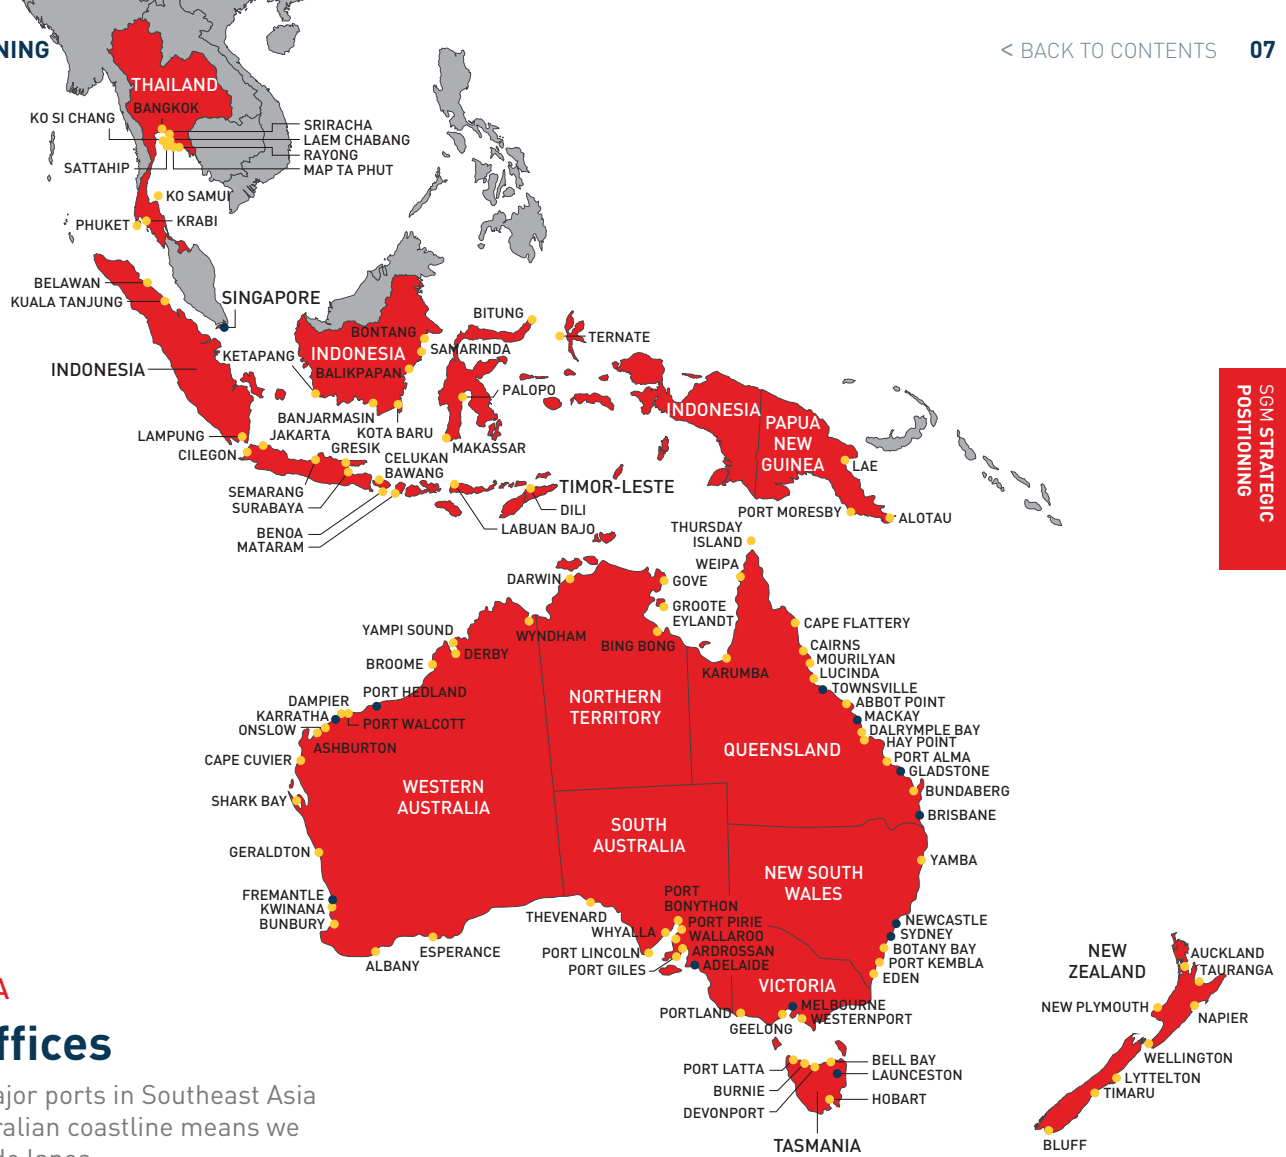

ASIA

- 22 Singapore
- 22 Thailand

MIDDLE EAST

- 23 United Arab Emirates
- 23 Dubai

OCEANIA

- 23 Australia
 - 23 New South Wales
 - 24 Northern Territory
 - 24 Queensland
 - 25 South Australia
 - 26 Tasmania
 - 26 Victoria
 - 26 Western Australia
- 28 Indonesia
- 29 Papua New Guinea
- 29 New Zealand
- 29 Timor-Leste

Africa
Asia
Middle East
Oceania

LOCAL KNOWLEDGE, GLOBAL STANDARDS

41 owned offices providing our clients with a wide range of services in Africa, the Middle East, Southeast Asia and around the Australian coastline, thereby servicing all major trade lanes in the Indian Ocean.

SGM STRATEGIC
POSITIONING

SGM STRATEGIC POSITIONING

AFRICA AND MIDDLE EAST

28 owned offices

providing our clients with an extensive range of services in Africa and the Middle East.

SGM STRATEGIC POSITIONING

ASIA AND OCEANIA

13 owned offices

and a presence in major ports in Southeast Asia and around the Australian coastline means we service all major trade lanes.

- SGM OFFICES
- PORTS SERVICED VIA SGM OFFICES